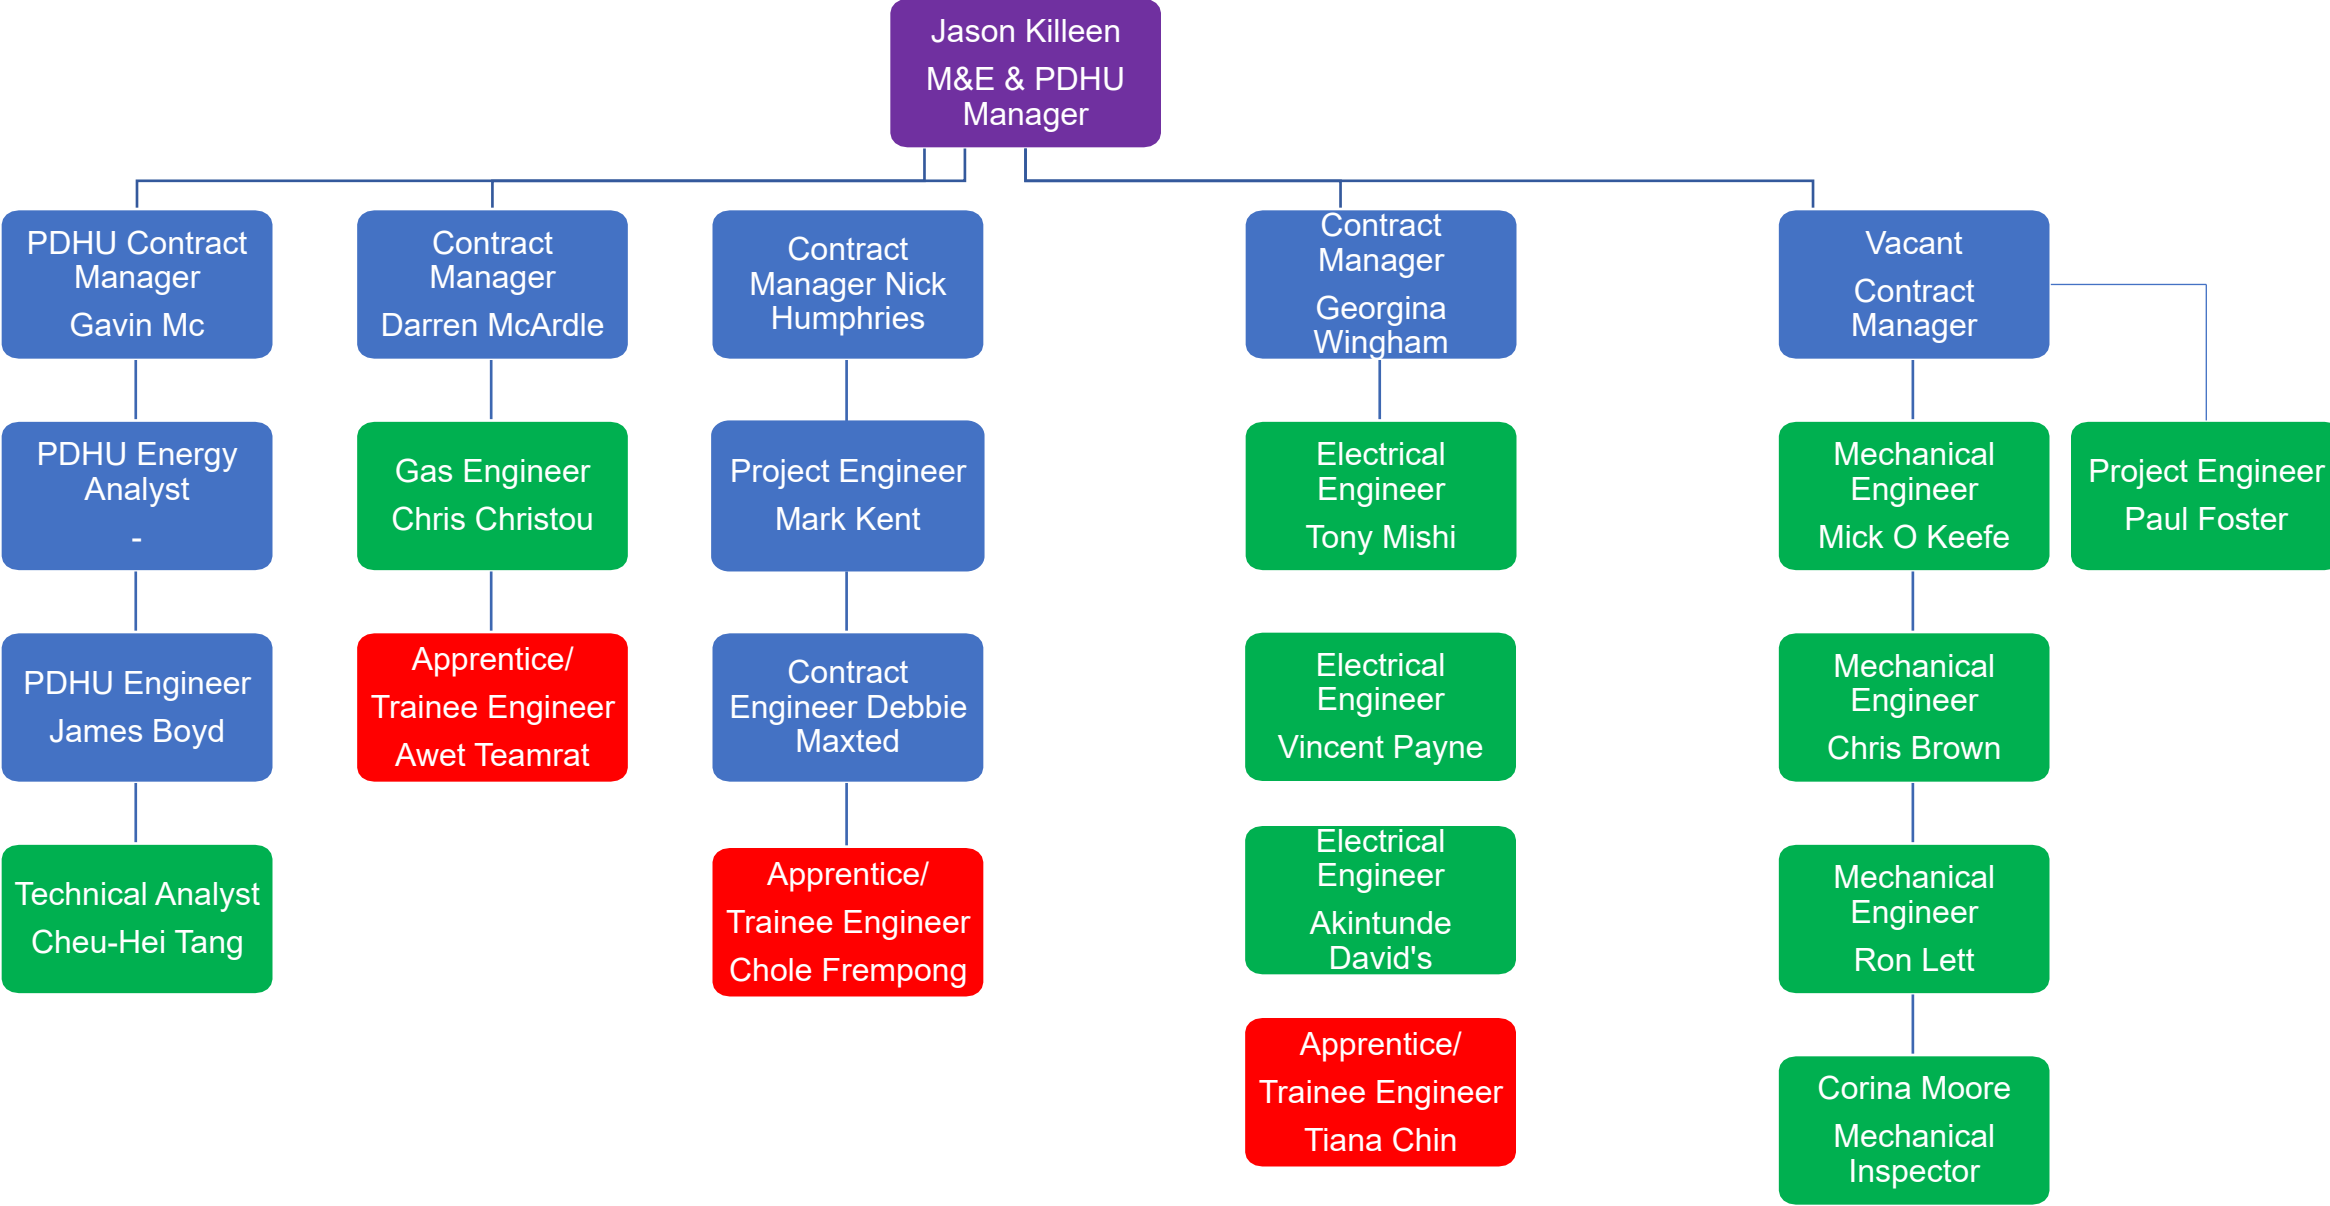

Repairs & Planned Maintenance

A vertical line is positioned to the right of the text. In the bottom right corner of the slide, there is a yellow triangle pointing upwards and to the left, partially overlapping a grey border.

Housing Repairs & Planned Maintenance

KEY	
Band 5	Band 5
Band 4	Band 4
Band 3	Band 3
Band 2	Band 2
Trainee	Trainee

Commercial and Quality Assurance

Mechanical & Engineering – Proposed Structure

Property Operations – Proposed Structure

Repairs – Proposed Structure