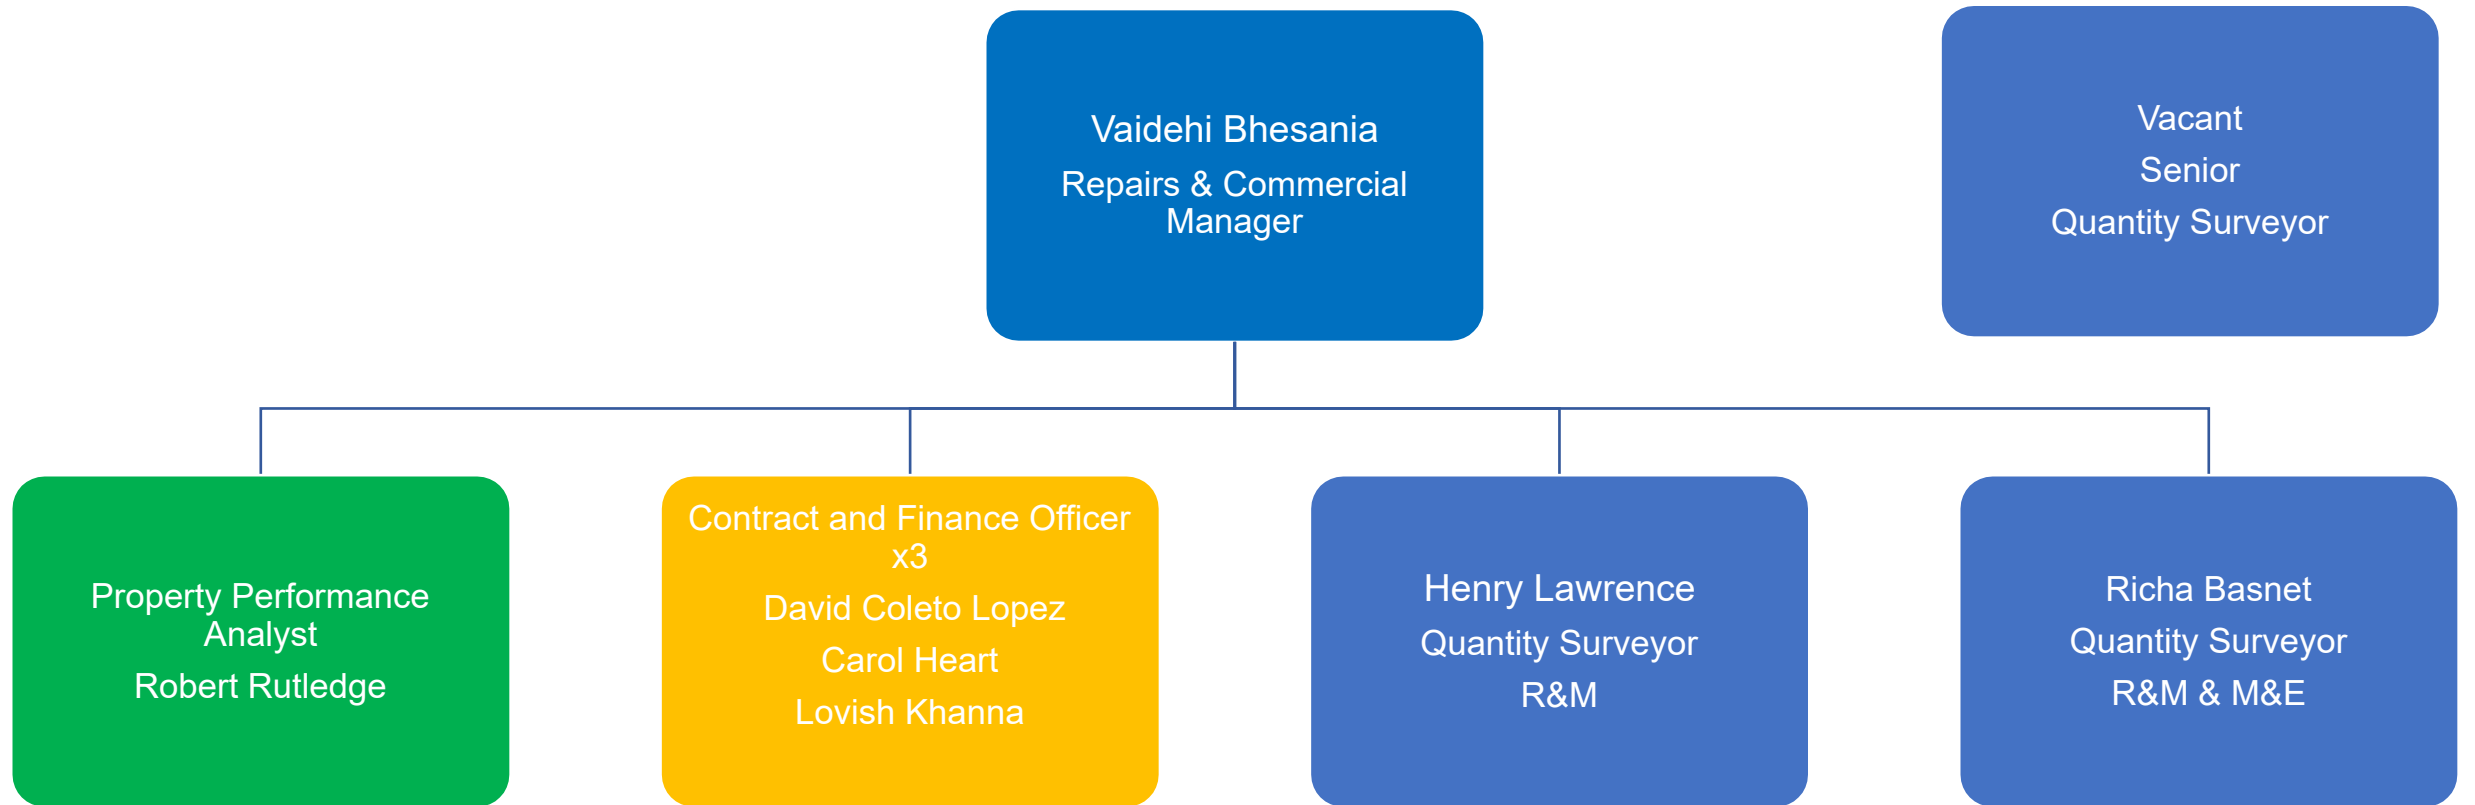

Commercial and Quality Assurance