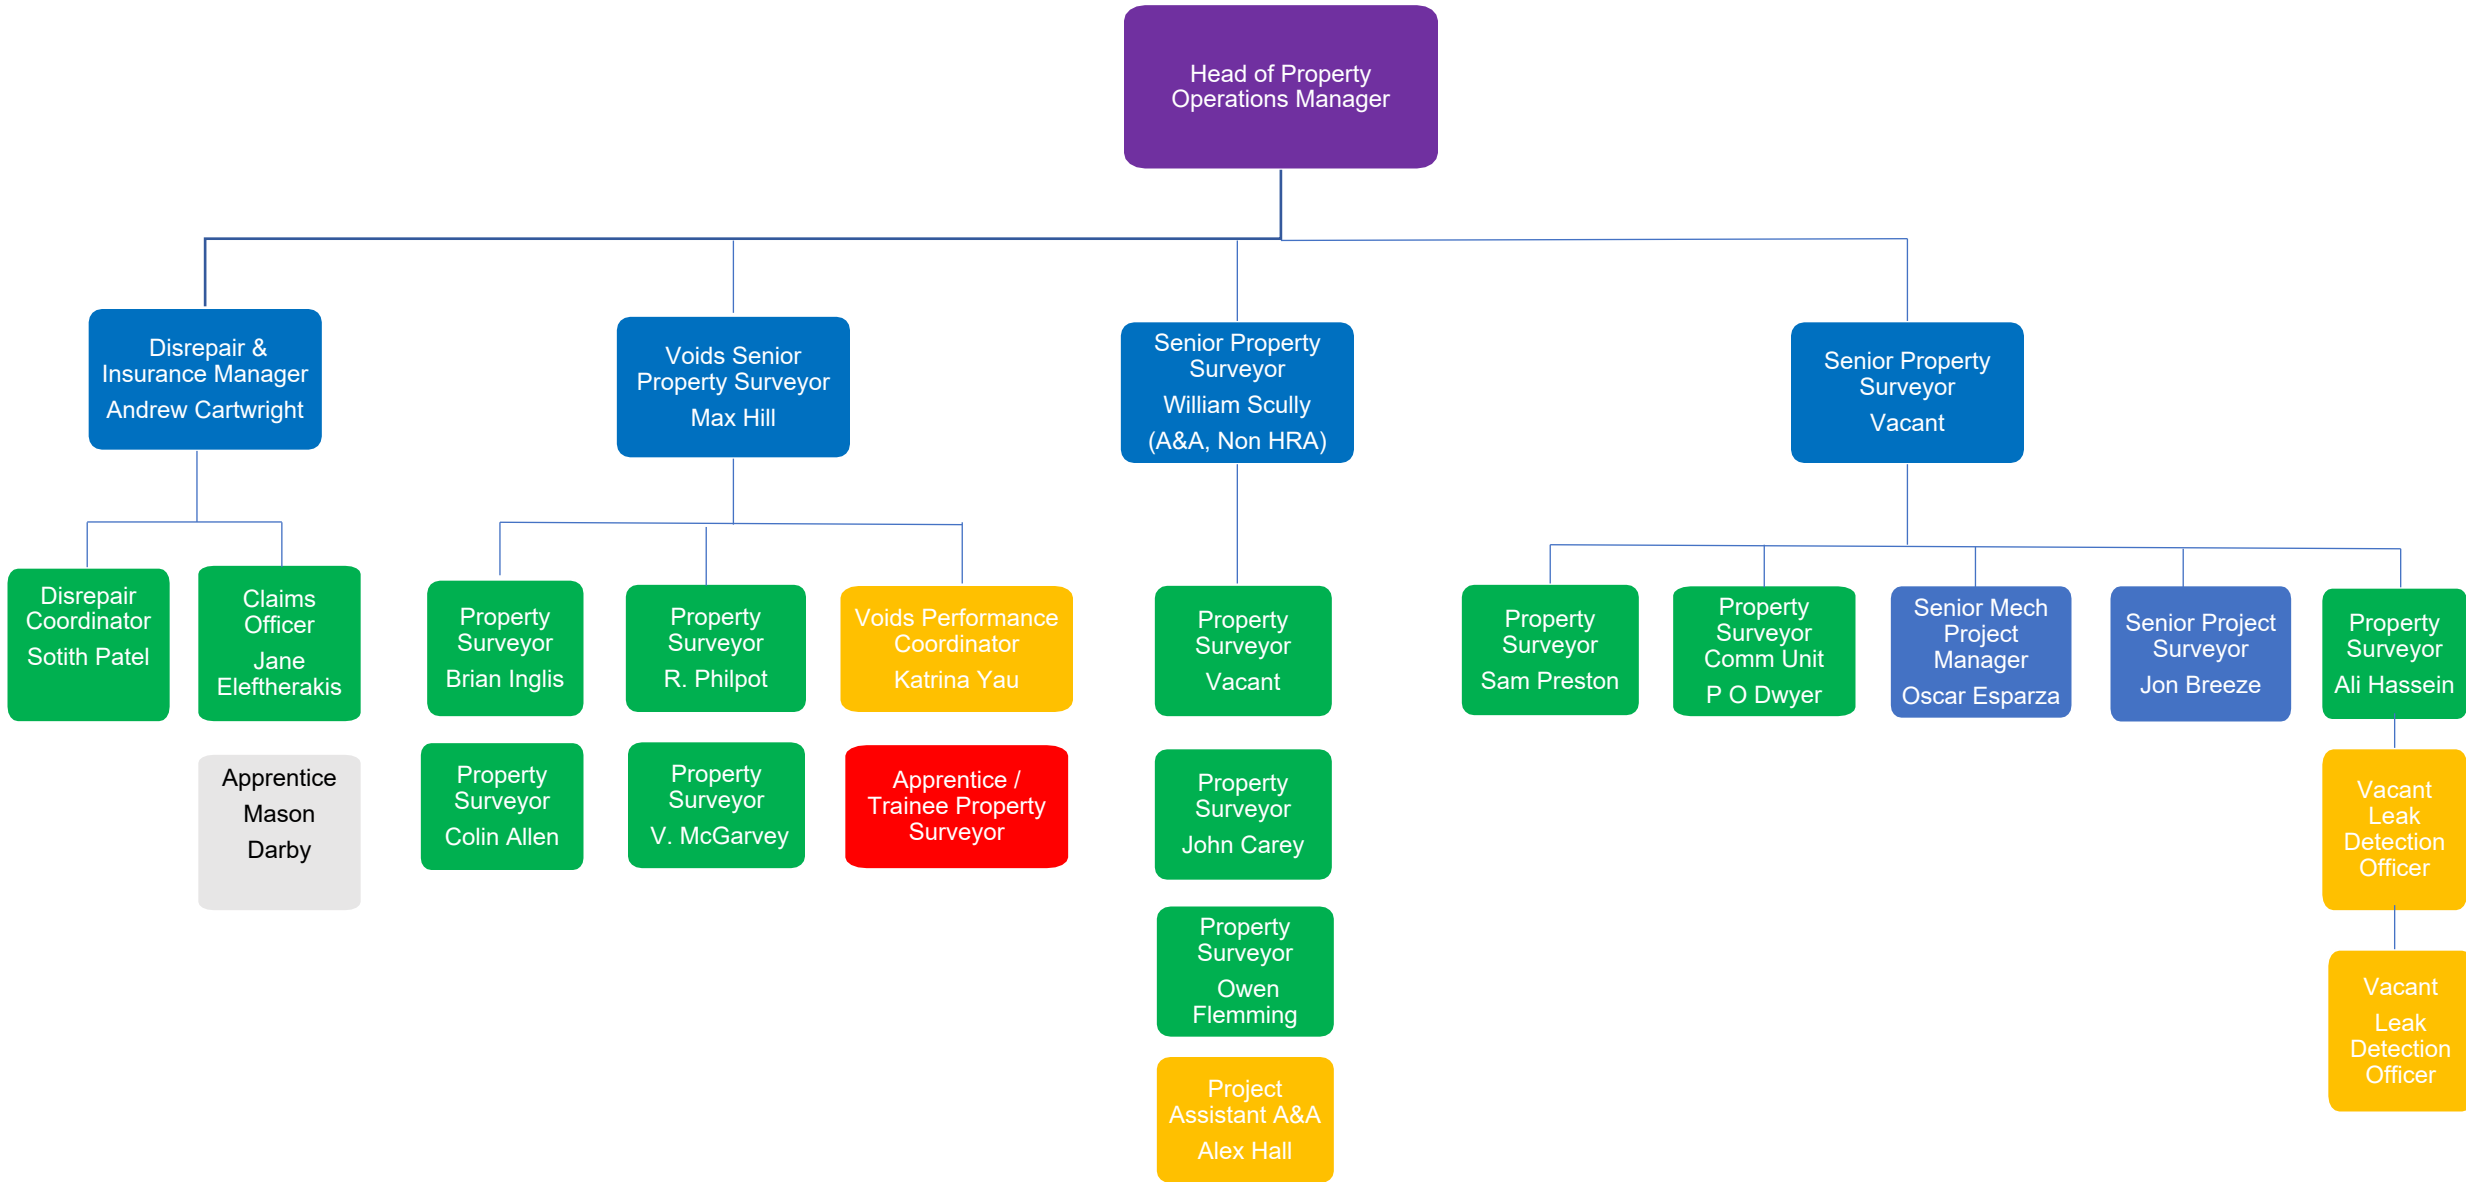

Repairs & Planned Maintenance

A vertical line is positioned to the right of the text. In the bottom right corner of the slide, there is a yellow triangle pointing upwards and to the left, partially overlapping a grey border.

Housing Repairs & Planned Maintenance

KEY	
Band 5	Band 5
Band 4	Band 4
Band 3	Band 3
Band 2	Band 2
Trainee	Trainee

Commercial and Quality Assurance

Mechanical & Engineering – Proposed Structure

Property Operations – Proposed Structure

Repairs – Proposed Structure